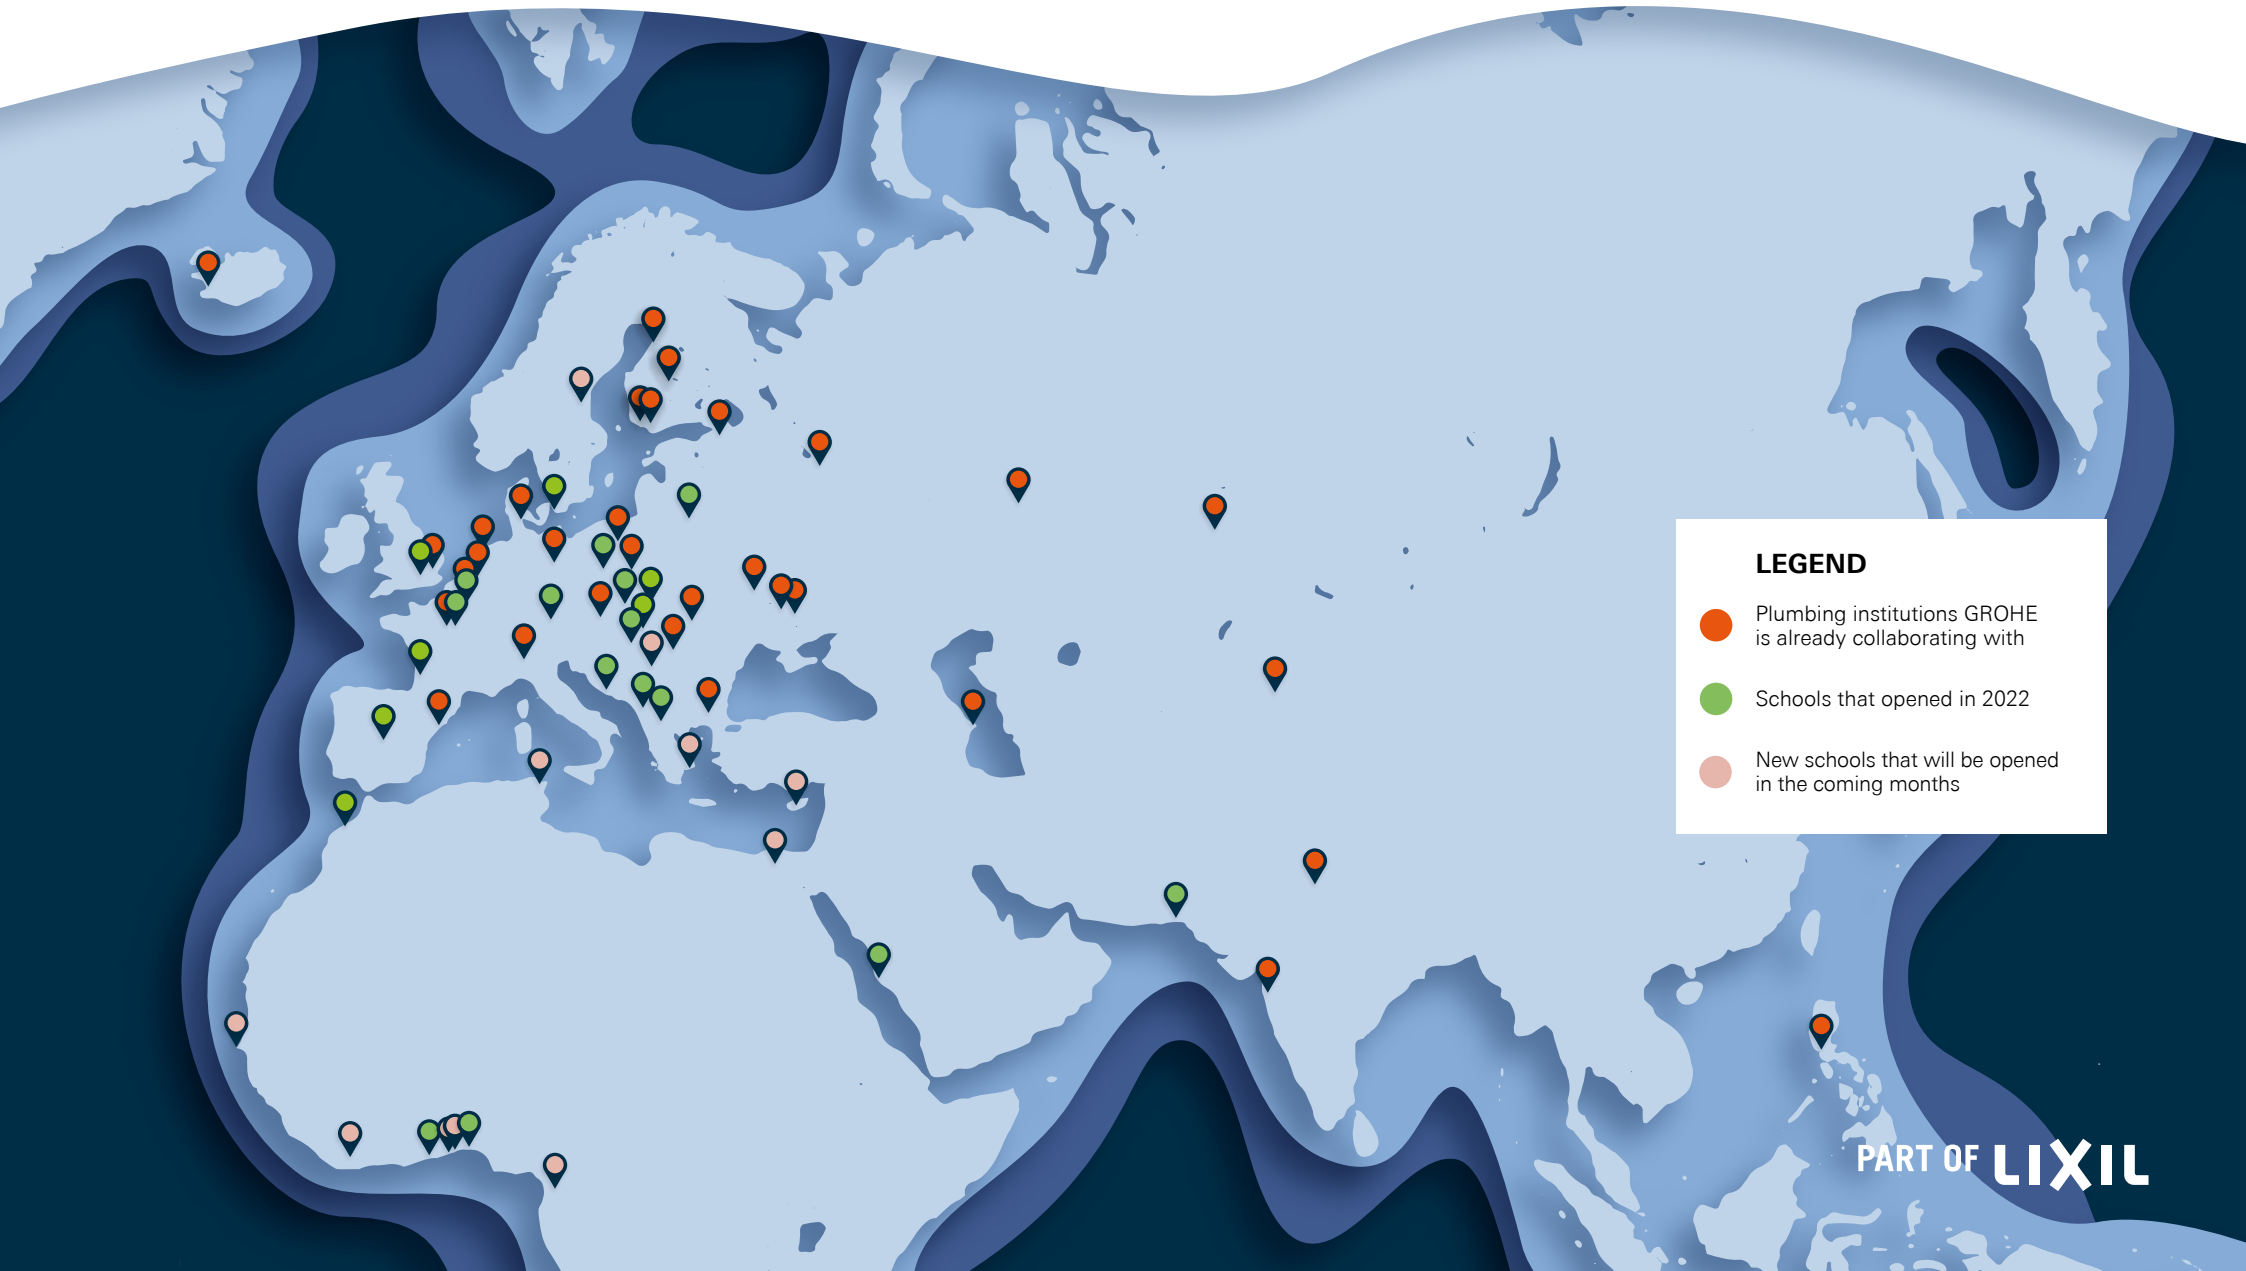

ABOUT GIVE: GROHE's Installer Vocational Training and Education (GIVE) program already collaborates with 60 institutions offering plumbing training across EMENA. 20 additional schools will be opened in the upcoming months. GIVE supports schools in creating a uniform approach with modern equipment, training material and a written examination that will enable the students to experience a hands-on education — for a good start into a prosperous future.

*Pure Freude
an Wasser*

LEGEND

- Orange pin: Plumbing institutions GROHE is already collaborating with
- Green pin: Schools that opened in 2022
- Pink pin: New schools that will be opened in the coming months