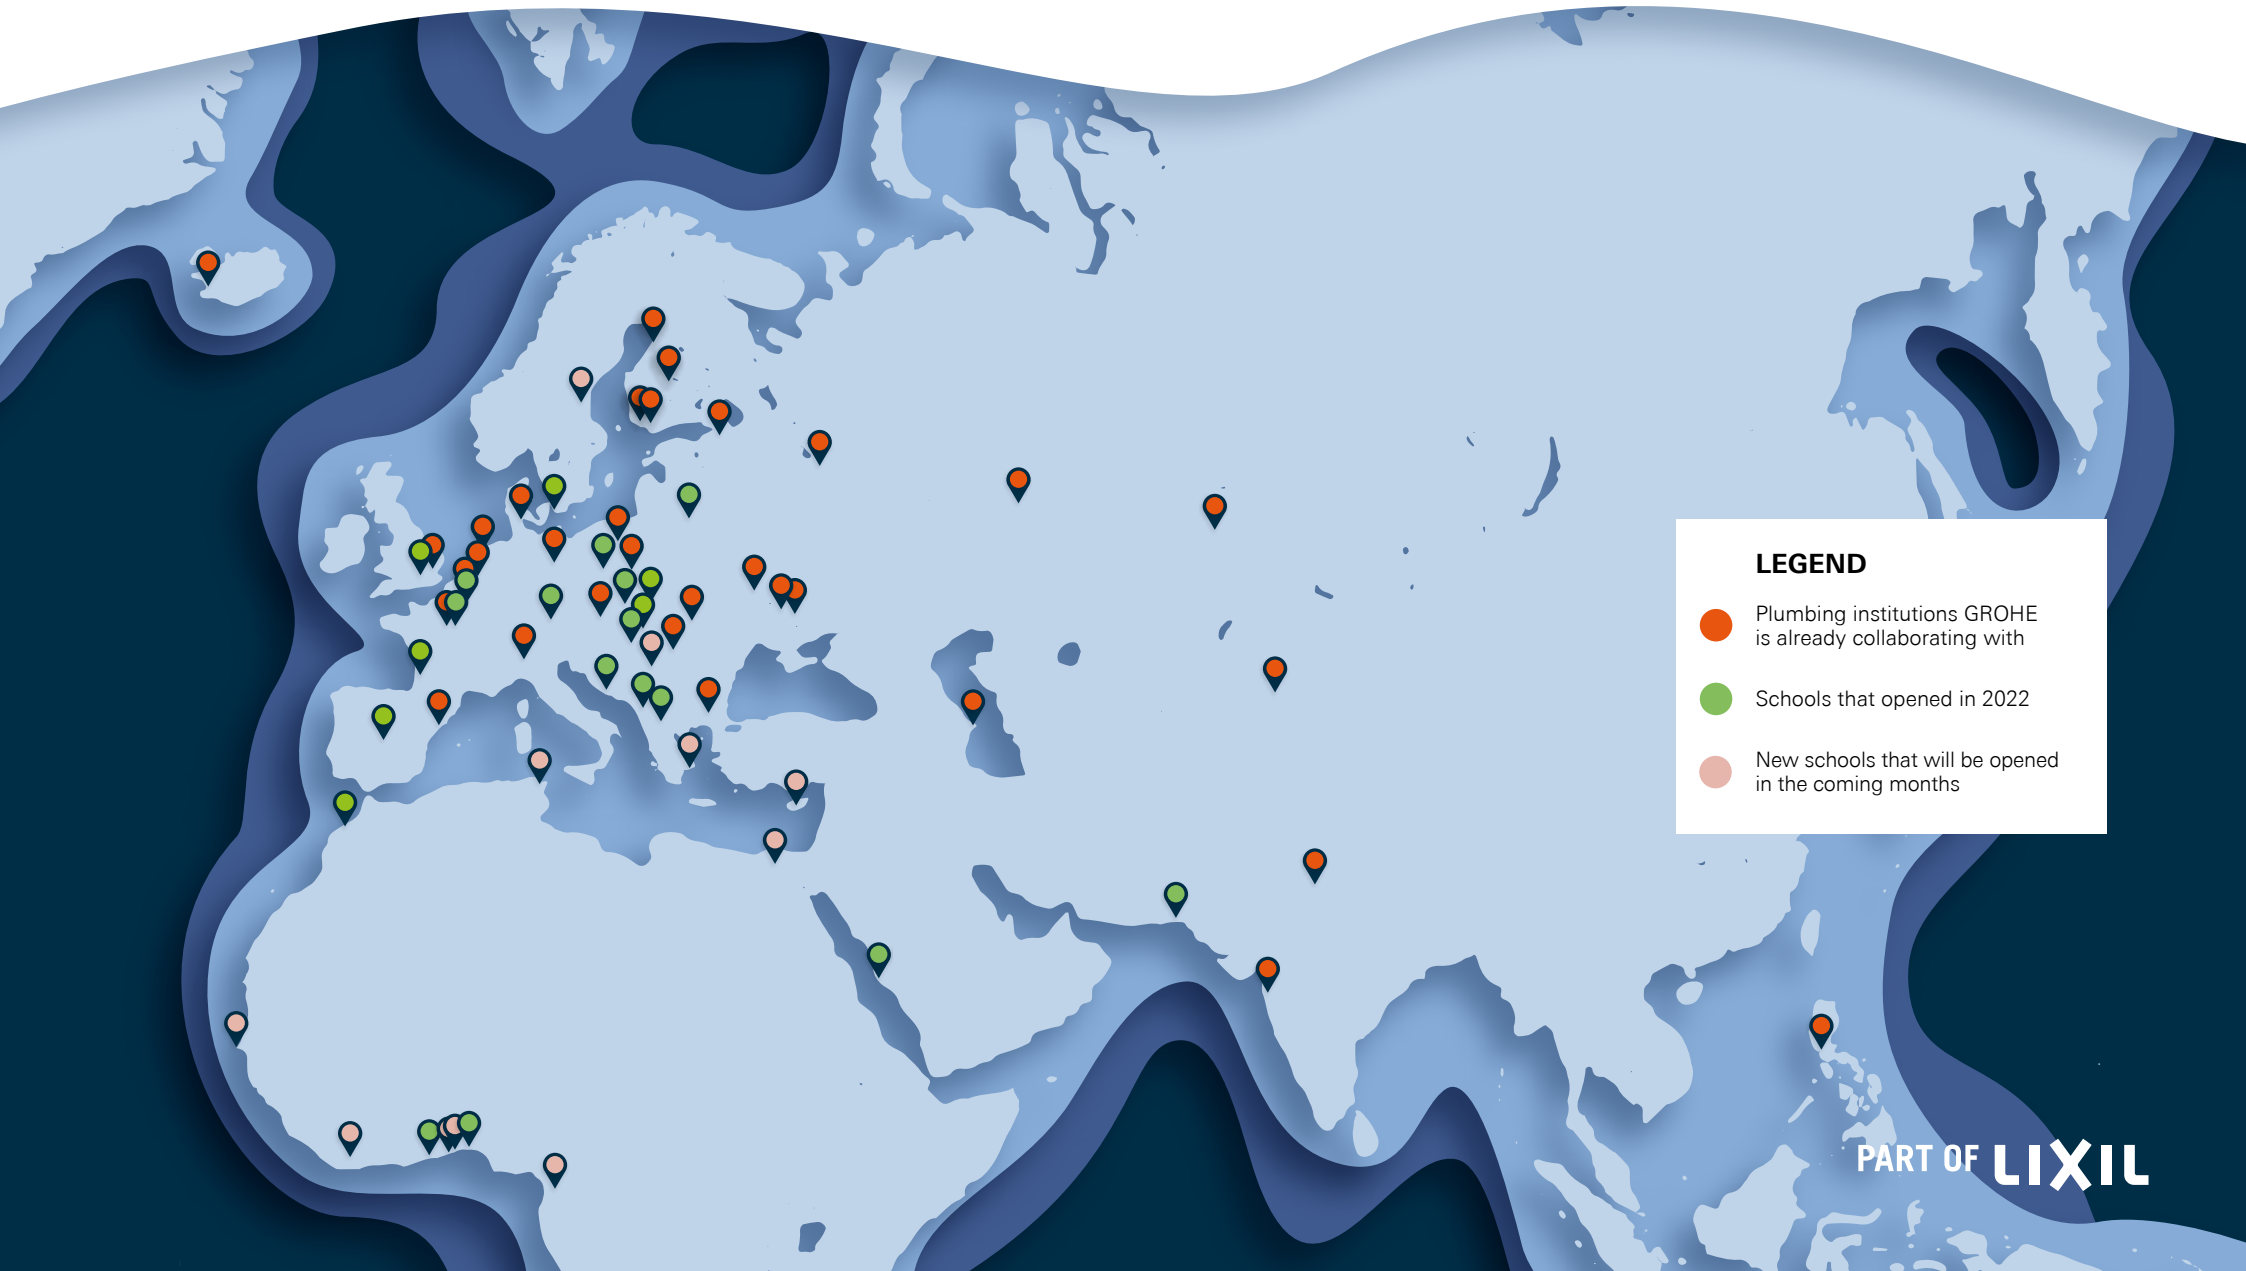

ABOUT GIVE: GROHE's Installer Vocational Training and Education (GIVE) program already collaborates with 60 institutions offering plumbing training across EMENA. 20 additional schools will be opened in the upcoming months. GIVE supports schools in creating a uniform approach with modern equipment, training material and a written examination that will enable the students to experience a hands-on education — for a good start into a prosperous future.

*Pure Freude
an Wasser*

LEGEND

- Plumbing institutions GROHE is already collaborating with
- Schools that opened in 2022
- New schools that will be opened in the coming months

PART OF LIXIL