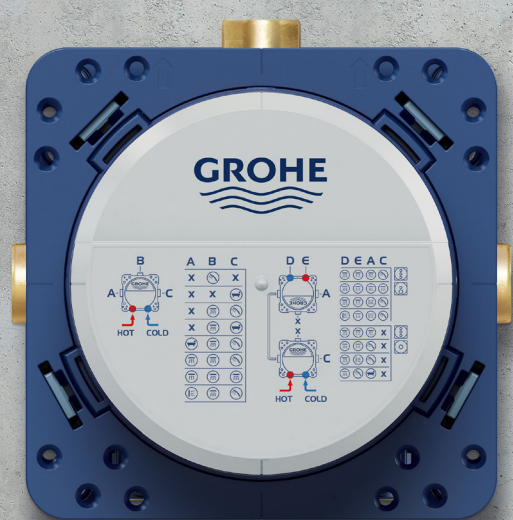

THE HIDDEN CHAMPION GROHE RAPIDO SMARTBOX

Space – we'd all like to have more of it, especially in the shower area. Concealed product solutions are becoming increasingly popular, not only because they create more space but the look of the products is more sleek and minimalistic.

THE HEART OF EVERY GROHE CONCEALED SHOWER SYSTEM: GROHE RAPIDO SMARTBOX

One concealed rough-in can be combined with single-lever mixers, thermostats or GROHE SmartControl systems – for even more individuality and space in the shower.

BENEFITS FOR YOUR SHOWER SPACE AT HOME

Sleek Design

More space under the shower due to slim design (43 mm total outreach)

Variety of design options

Choose from round or square styles - with all designs also available in a selection of GROHE Colour finishes

One control panel, multiple functions

One rough-in runs up to three shower and bathtub functions with just one trim plate for ultimate shower enjoyment

Fits narrow and brick walls

Only 75 mm minimum installation depth