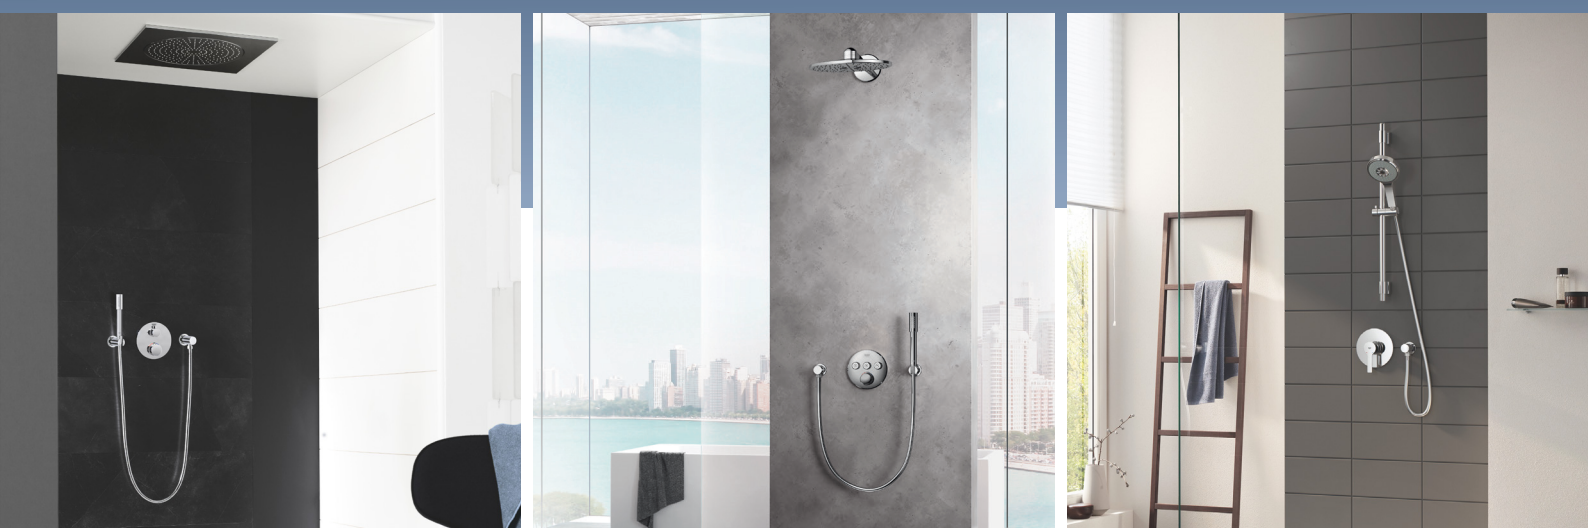

THE HIDDEN CHAMPION GROHE RAPIDO SMARTBOX

Space – we'd all like to have more of it, especially in the shower area. Concealed product solutions are becoming increasingly popular, not only because they create more space but the look of the products is more sleek and minimalistic.

THE HEART OF EVERY GROHE CONCEALED SHOWER SYSTEM: GROHE RAPIDO SMARTBOX

One concealed rough-in can be combined with single-lever mixers, thermostats or GROHE SmartControl systems – for even more individuality and space in the shower.

BENEFITS FOR YOUR SHOWER SPACE AT HOME

Sleek Design

More space under the shower due to slim design (43 mm total outreach)

Variety of design options

Choose from round or square styles - with all designs also available in a selection of GROHE Colour finishes

One control panel, multiple functions

One rough-in runs up to three shower and bathtub functions with just one trim plate for ultimate shower enjoyment

Fits narrow and brick walls

Only 75 mm minimum installation depth