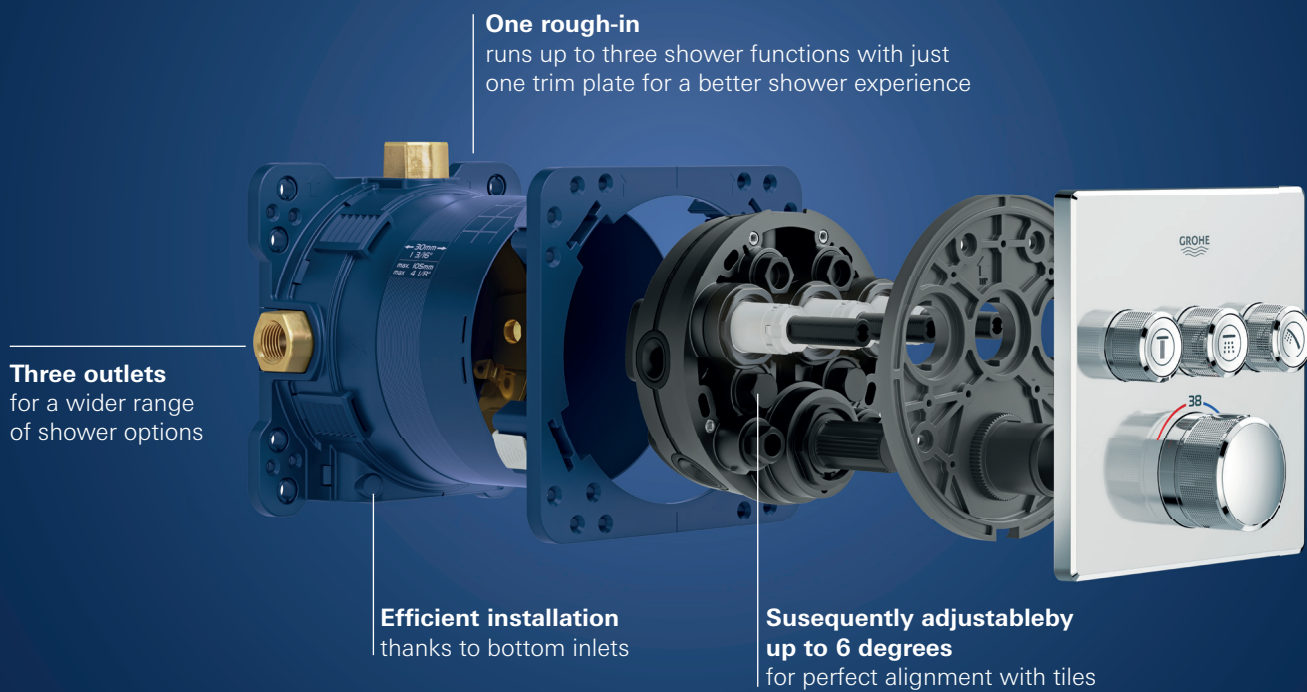

Pure Freude
an Wasser

DISCOVER OUR MASTERPIECE OF TECHNOLOGY GROHE RAPIDO SMARTBOX

One concealed rough-in can be combined with single-lever mixers, thermostats or GROHE SmartControl - for even more individuality and space in the shower.

HIDDEN CHAMPION: GROHE RAPIDO SMARTBOX

Few things count more in the installation business than efficiency and convenience. That makes the GROHE Rapido SmartBox system an obvious choice. One box offers unlimited options.

 **Fits narrow and brick walls**
as only 75 mm minimum installation depth

 **Perfect for retrofit**
thanks to optional service stops for all thermostats and SmartControl mixers

 **Easy installation**
with job side mounting, no bench vice needed

ONE PRODUCT, MANY OPTIONS FOR YOUR CUSTOMER

Sleek design, innovative technology and versatile usage options – the GROHE Rapido SmartBox is an allrounder. Creating a beautiful area for bathing and showering can often be a challenge, since the space available is often very limited. The GROHE Rapido SmartBox system offers the luxury of extra space thanks to the super slim trimsets with just an outreach of 43mm. More flexibility for installer and planner – even for retrofitting.