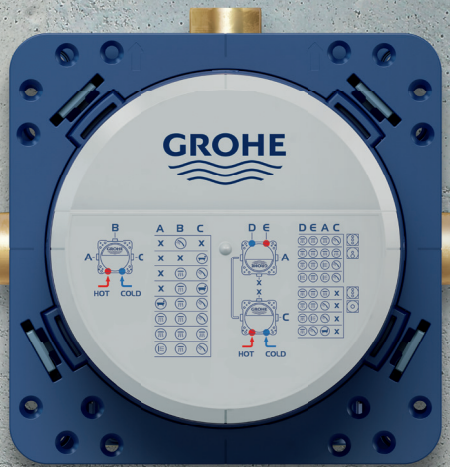

Pure Freude
an Wasser

DISCOVER OUR MASTERPIECE OF TECHNOLOGY GROHE RAPIDO SMARTBOX

One concealed rough-in can be combined with single-lever mixers, thermostats or GROHE SmartControl - for even more individuality and space in the shower.

HIDDEN CHAMPION: GROHE RAPIDO SMARTBOX

Few things count more in the installation business than efficiency and convenience. That makes the GROHE Rapido SmartBox system an obvious choice. One box offers unlimited options.

 **Fits narrow and brick walls**
as only 75 mm minimum installation depth

 **Perfect for retrofit**
thanks to optional service stops for all thermostats and SmartControl mixers

 **Easy installation**
with job side mounting, no bench vice needed

ONE PRODUCT, MANY OPTIONS FOR YOUR CUSTOMER

Sleek design, innovative technology and versatile usage options – the GROHE Rapido SmartBox is an allrounder. Creating a beautiful area for bathing and showering can often be a challenge, since the space available is often very limited. The GROHE Rapido SmartBox system offers the luxury of extra space thanks to the super slim trimsets with just an outreach of 43mm. More flexibility for installer and planner – even for retrofitting.