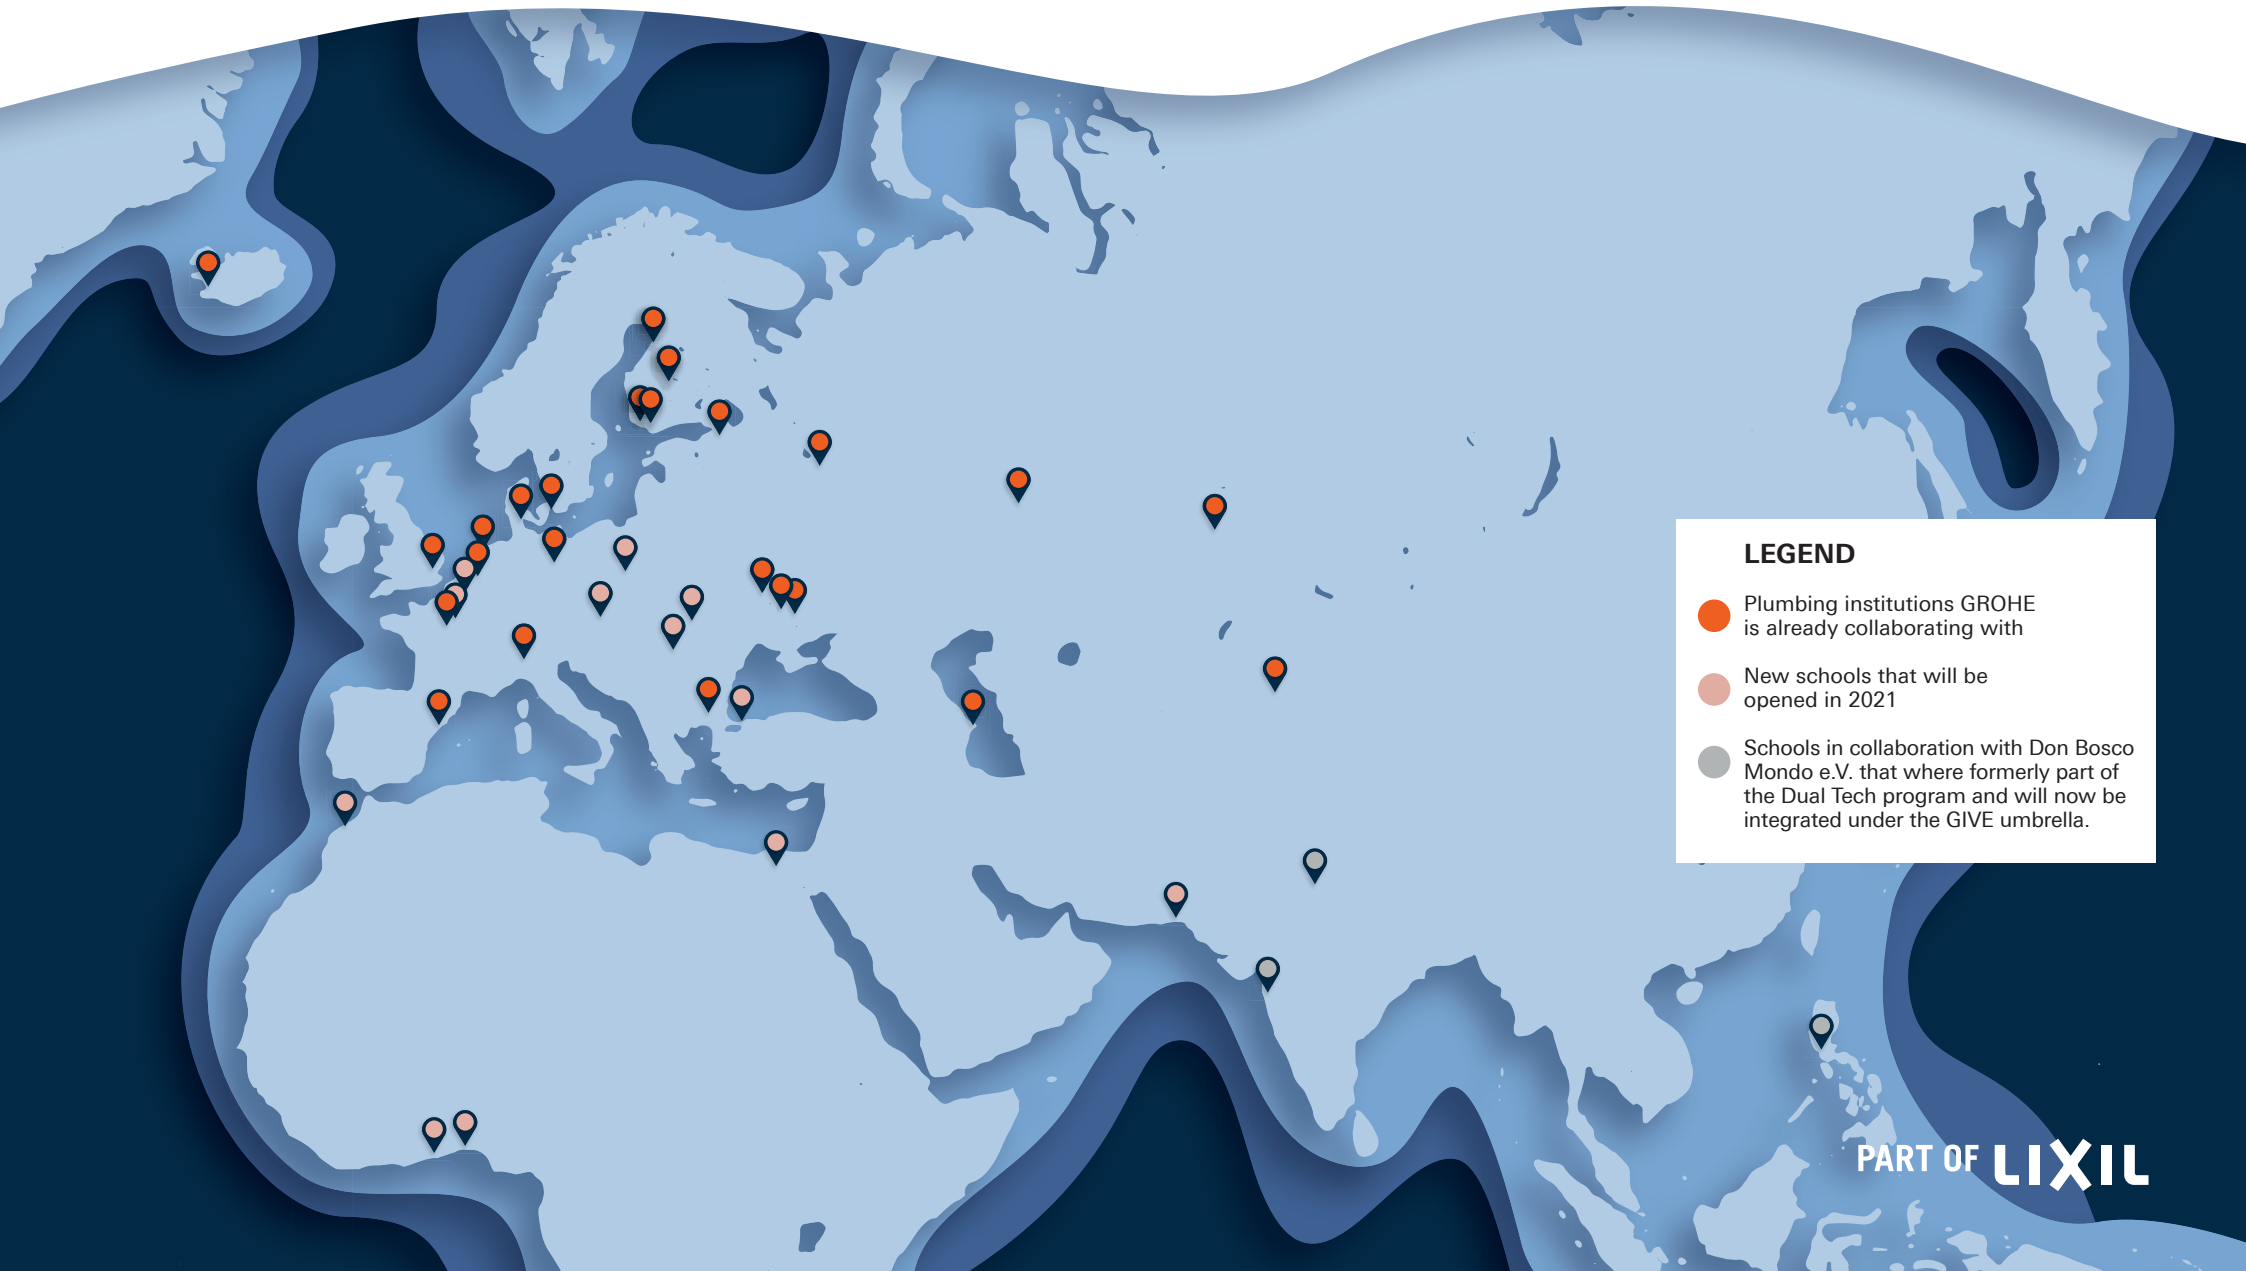

ABOUT GIVE: GROHE's Installer Vocational Training and Education (GIVE) program already collaborates with 26 institutions offering plumbing training across EMENA. 12 additional schools will be opened in 2021. GIVE supports schools in creating a uniform approach with modern equipment, training material and a written examination that will enable the students to experience a hands-on education – for a good start into a prosperous future.

*Pure Freude
an Wasser*

LEGEND

-  Plumbing institutions GROHE is already collaborating with
-  New schools that will be opened in 2021
-  Schools in collaboration with Don Bosco Mondo e.V. that were formerly part of the Dual Tech program and will now be integrated under the GIVE umbrella.

PART OF LIXIL

PLUMBING INSTITUTIONS GROHE IS ALREADY COLLABORATING WITH

- Azerbaijan – Baku
- Bulgaria – Stara Zagora
- Denmark – Copenhagen
- Denmark – Kolding
- Finland – Poke
- Finland – Amiedu
- Finland – Turun Akk
- Finland – Osao
- France – Paris (3 schools)
- Germany – Berlin
- Iceland – Reykjavik
- Italy – Milan
- Kazakhstan – Astana
- Kyrgyzstan – Bishkek
- Netherlands – Apeldoorn
- Netherlands – Groningen
- Russia – Ekaterinburg
- Russia – Moscow
- Russia – St Petersburg
- Spain – Barcelona
- UK – Colchester Essex
- Ukraine – Cherkassy
- Ukraine – Dnipro
- Ukraine – Kyiv

NEWS SCHOOLS THAT WILL BE OPENED IN 2021

- Belgium – Hoboken Antwerp
- Czech Republic – Brno
- Egypt – Cairo
- France – Paris
- Ghana – Accra
- Morocco – Casablanca
- Nigeria – Lagos
- Pakistan – Karachi
- Poland – Warsaw
- Romania – Cluj-Napoca
- Turkey – Istanbul
- Ukraine – Ivano Frankivsk